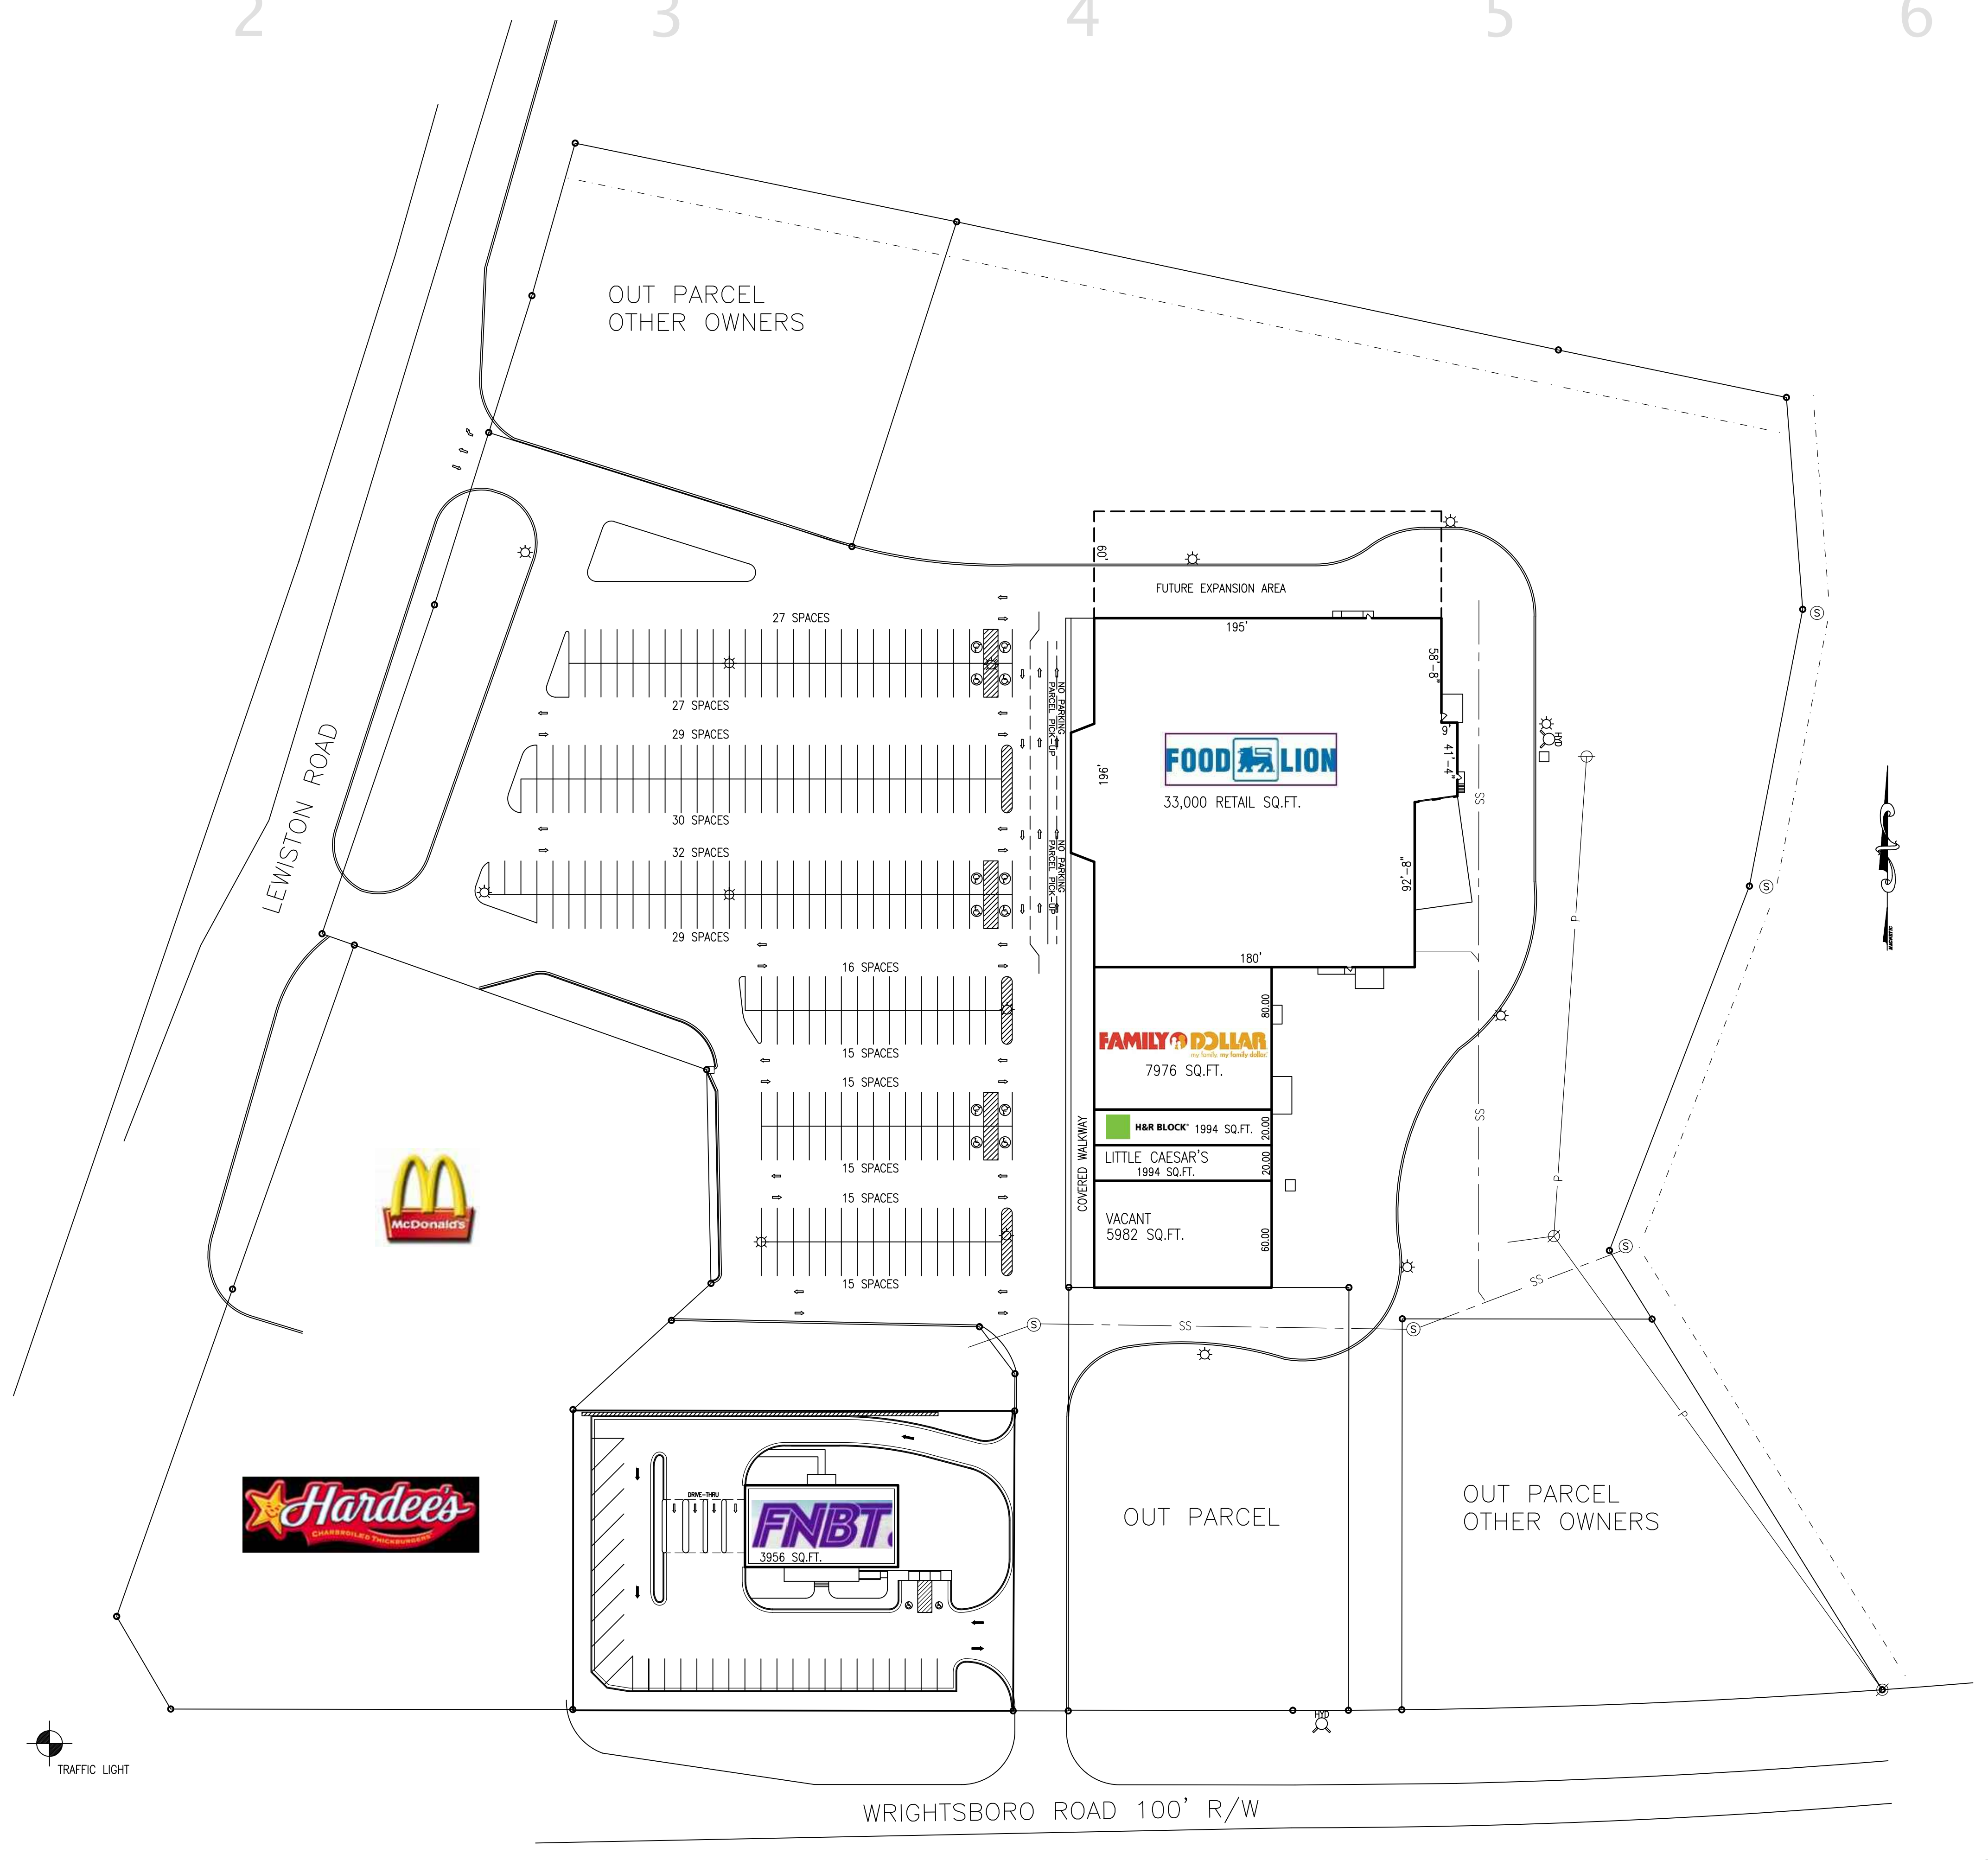

1 2 3 4 5 6 7

Nalley Commercial Properties
 PO Box 1929
 Easley, SC 29641-1929

NOT AN OFFICIAL DOCUMENT UNLESS SIGNED

Shopping Center
 Grovetown, GA

ISSUE DATES

10/6/2010

Project No.
 1761.6

C100

Grovetown, GA